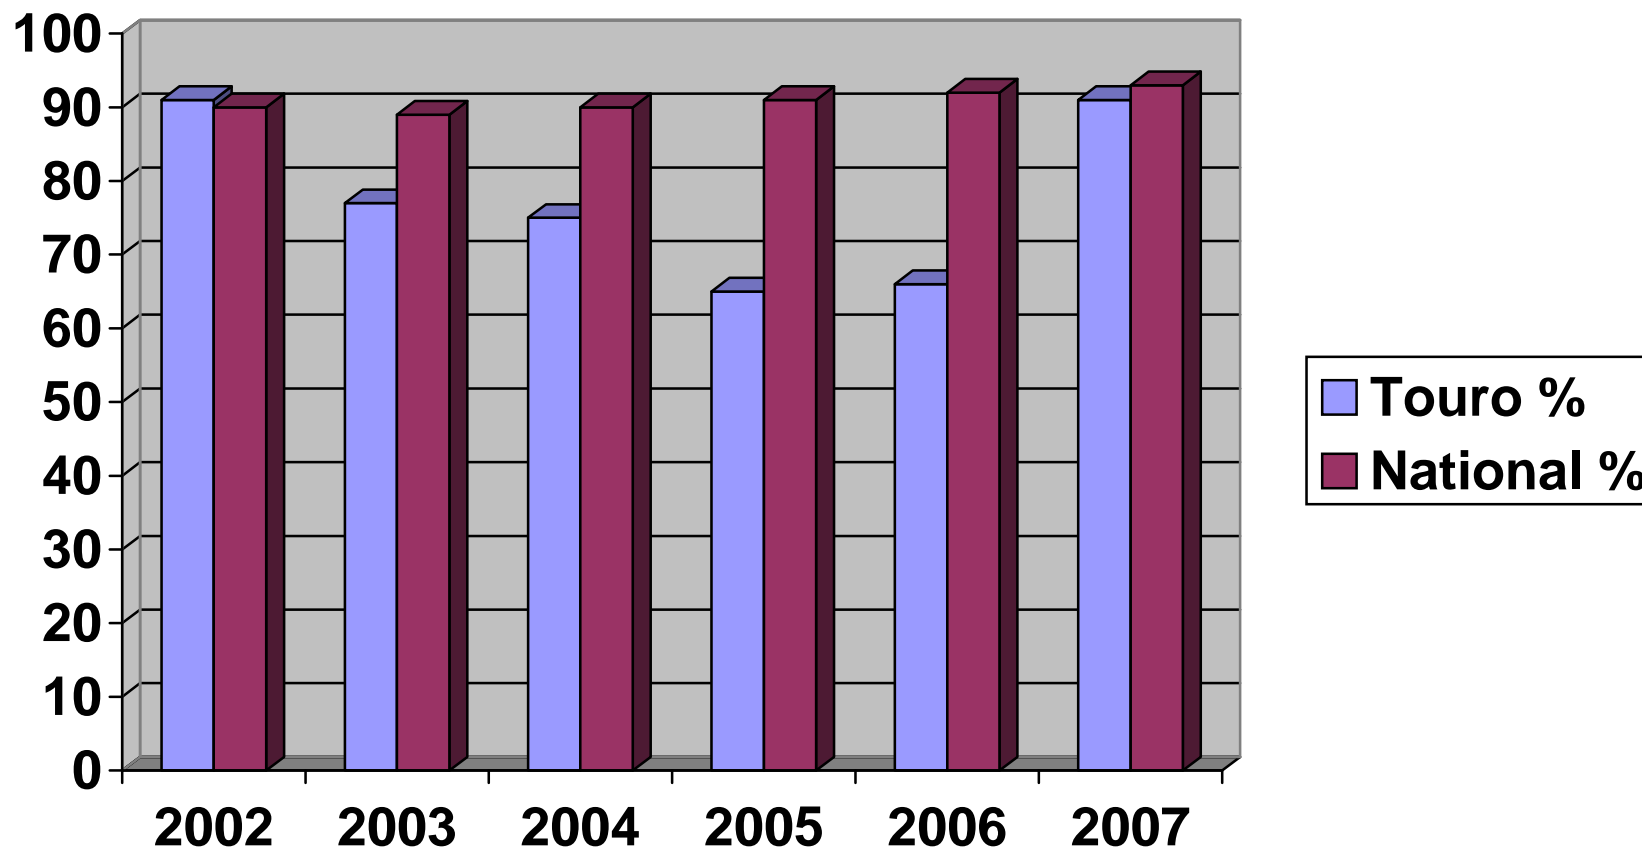

Touro College Physician Assistant Program

WINTHROP / BAYSHORE

Performance on Physician Assistant Certification Examination or PANCE Summary

Class of	2002	2003	2004	2005	2006	2007
Touro Bayshore	91 %	77 %	75 %	65 %	66 %	91 %
Touro Winthrop	N/A	N/A	74%	61%	69%	72%
National	90 %	89 %	90 %	91 %	92 %	93 %